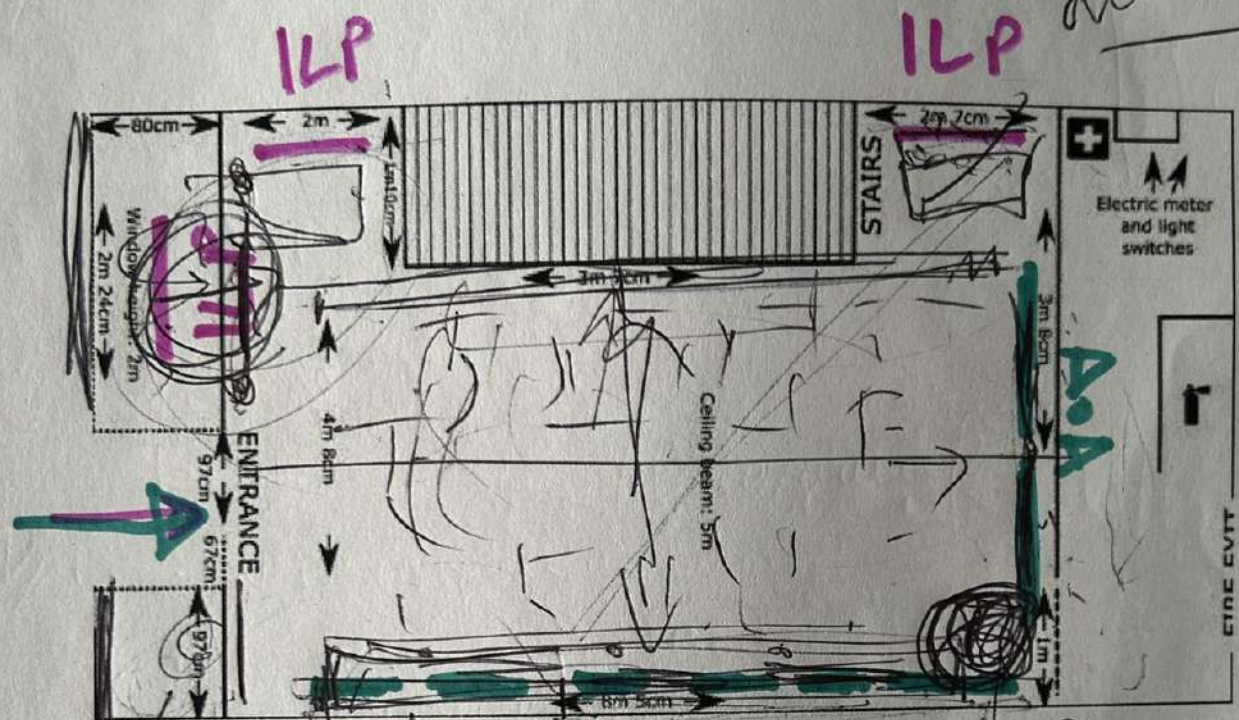

HOME TRUTHS COVENTRY - OPTION A

TASK LAYOUT

DISCUSSION LAYOUT

HOME TRUTHS COVENTRY - OPTION B

IN ↑

directional

Horses

14+

12gp

16+

ILP

AaA C

KIT