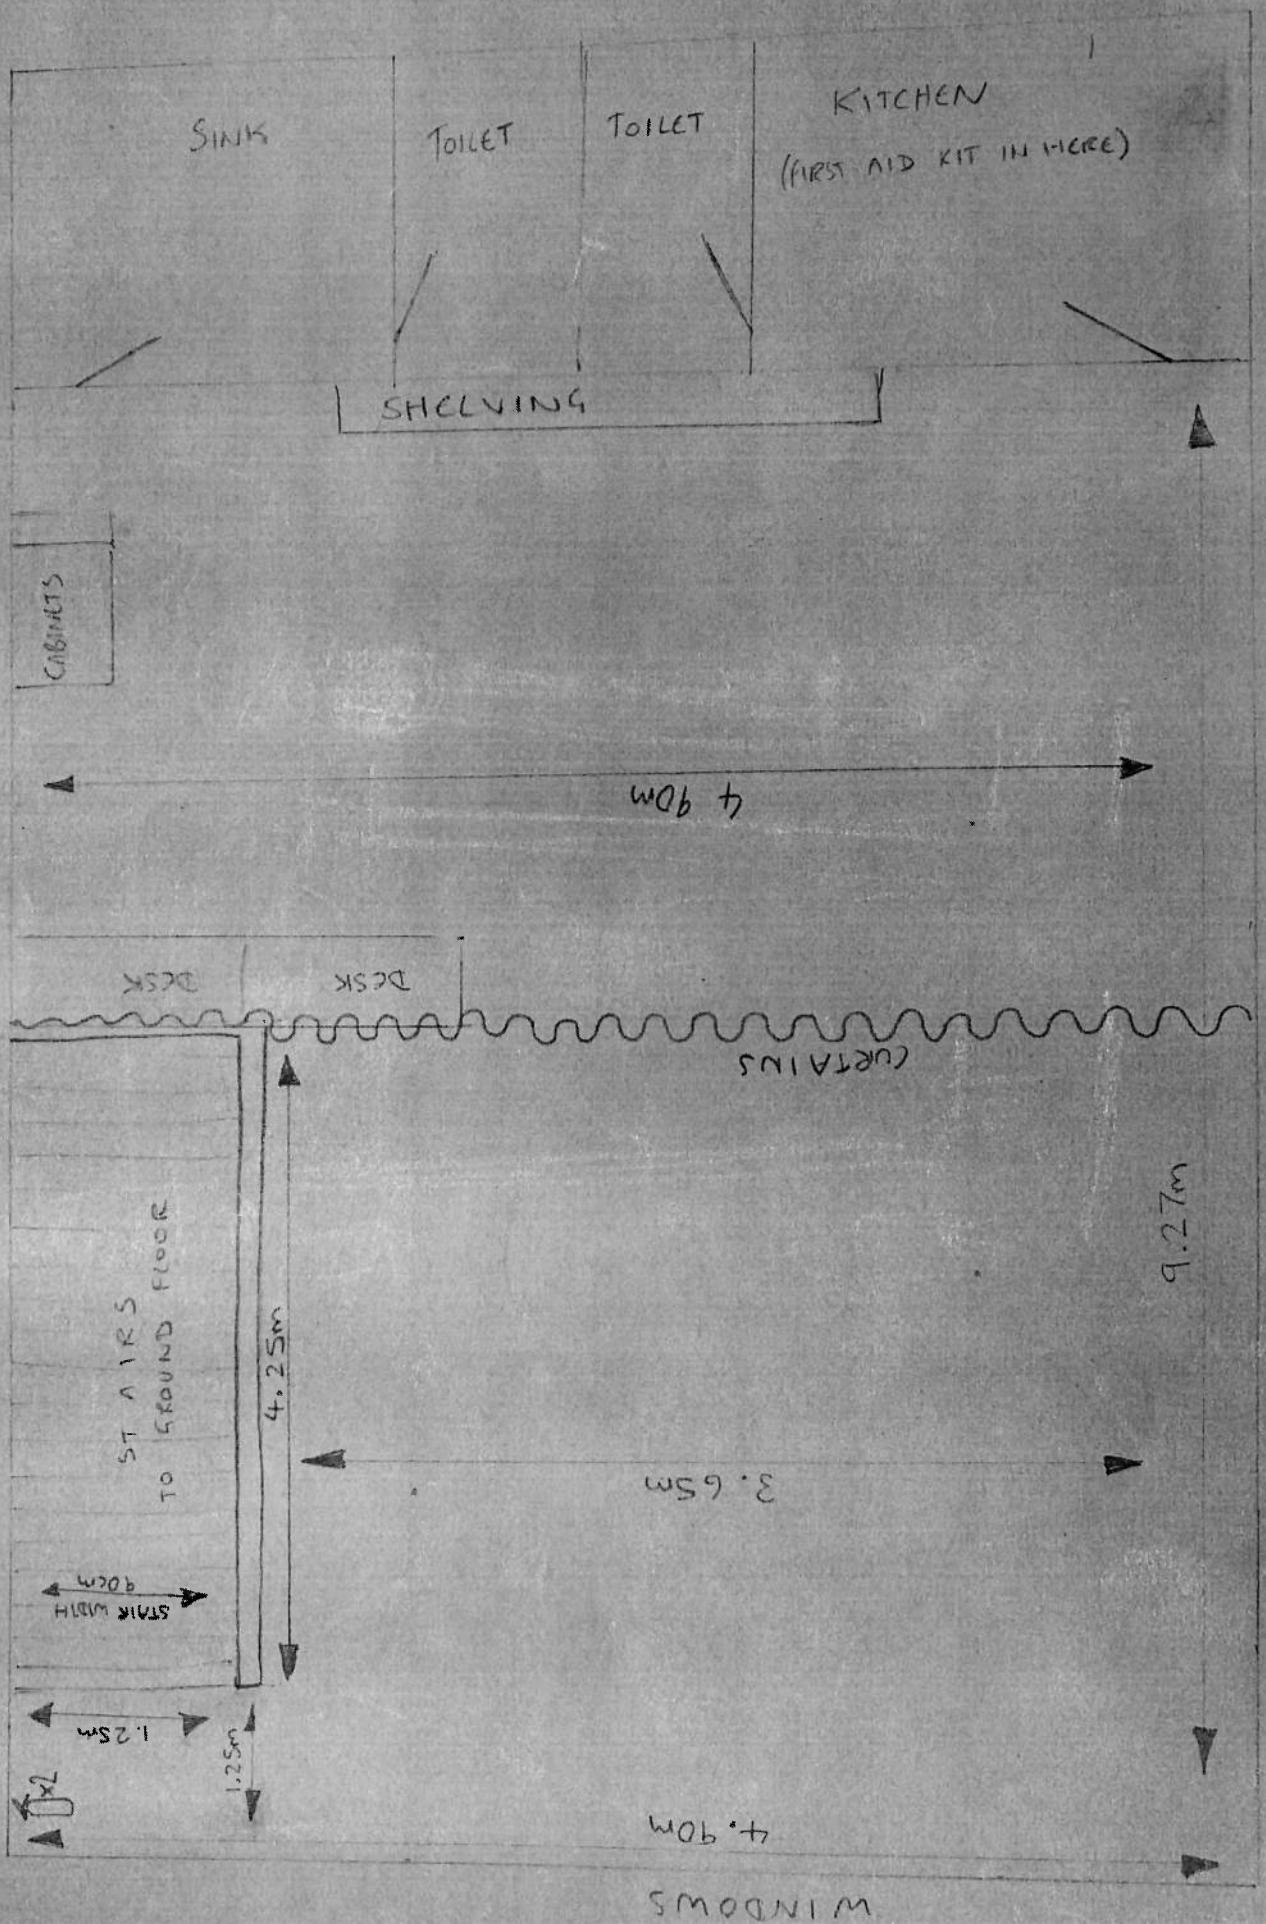

#### Heights Wall hanging space:

3.38m maximum wall hanging space

2.82m

top of dado rail

0.56m

Maximum height, centre  
of The Studio  
3.65m floor to lighting rig

Key  
PP Power point

## TASK LAYOUT

## DISCUSSION LAYOUT