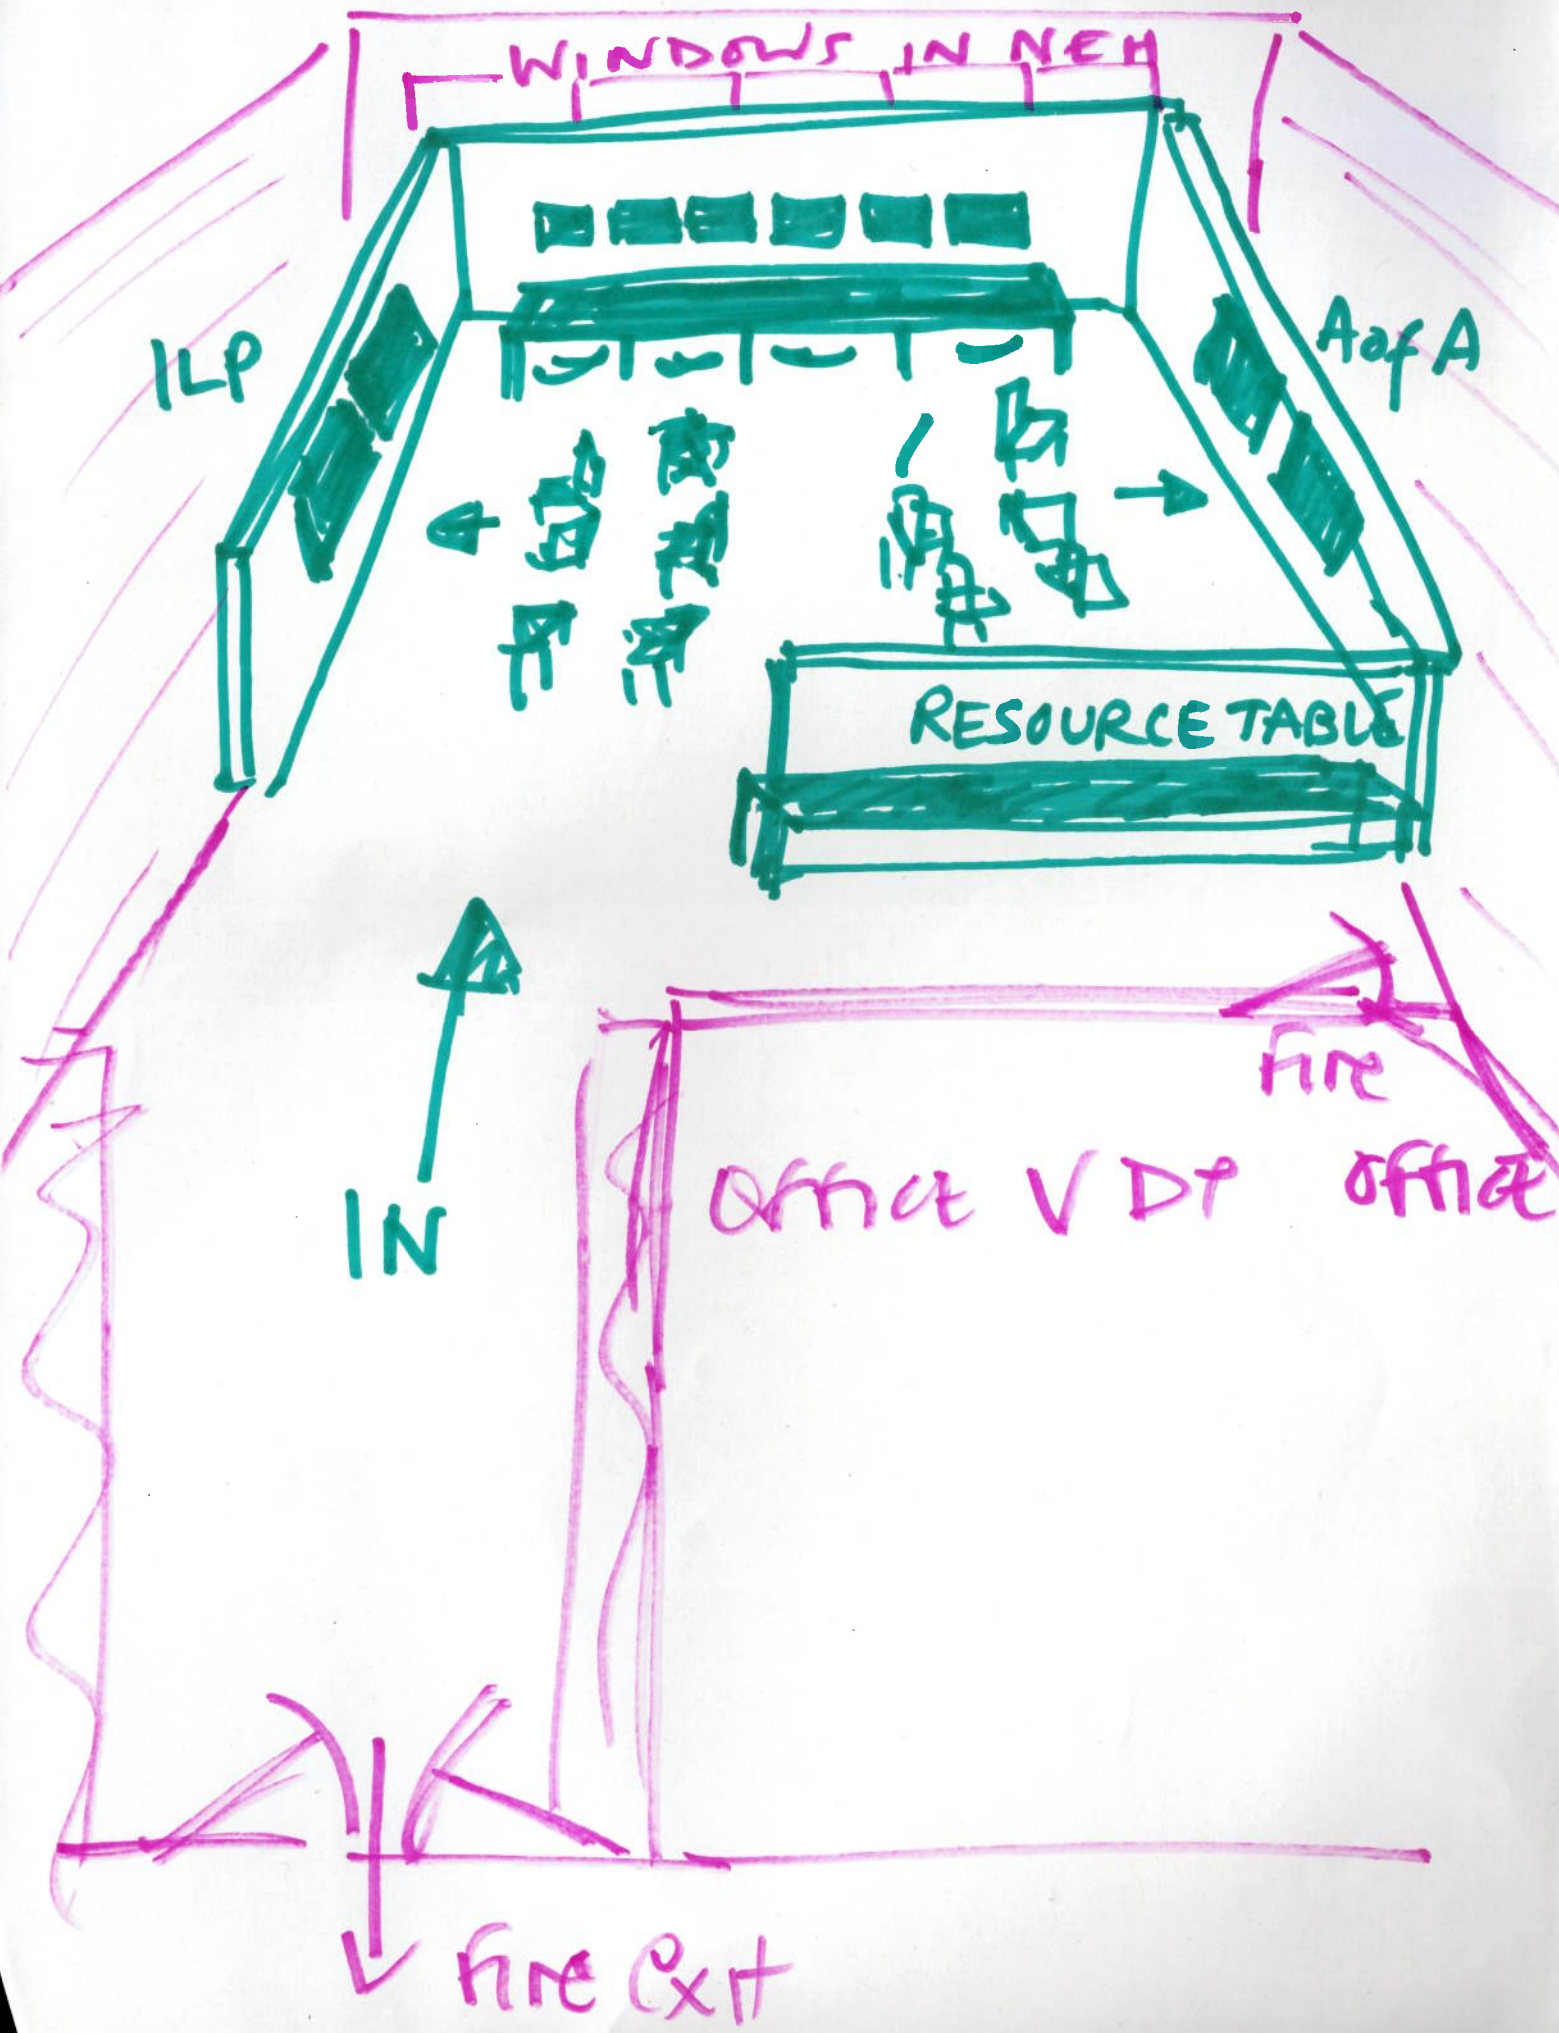

WINDOWS IN NEH

ILP

Aaf A

RESOURCE TABLE

IN

Office V DP office

fire

fire exit