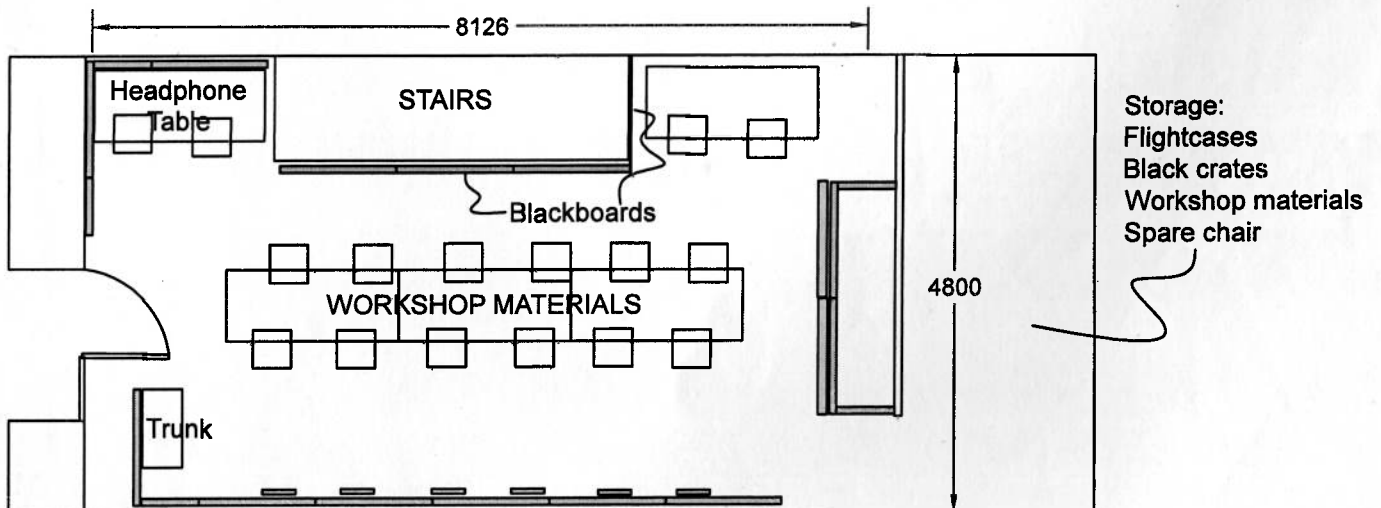

HOME TRUTHS COVENTRY - OPTION B