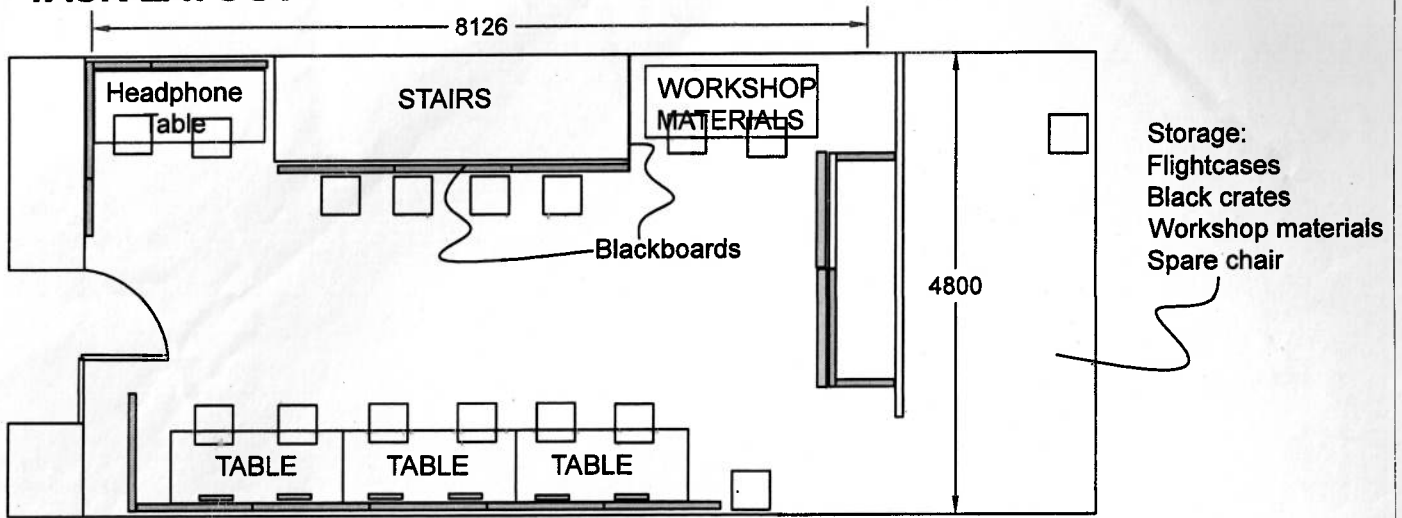

#### Heights Wall hanging space:

3.38m maximum wall hanging space

2.82m

top of dado rail

0.56m

Maximum height, centre  
of The Studio  
3.65m floor to lighting rig

Key  
PP Power point

## TASK LAYOUT