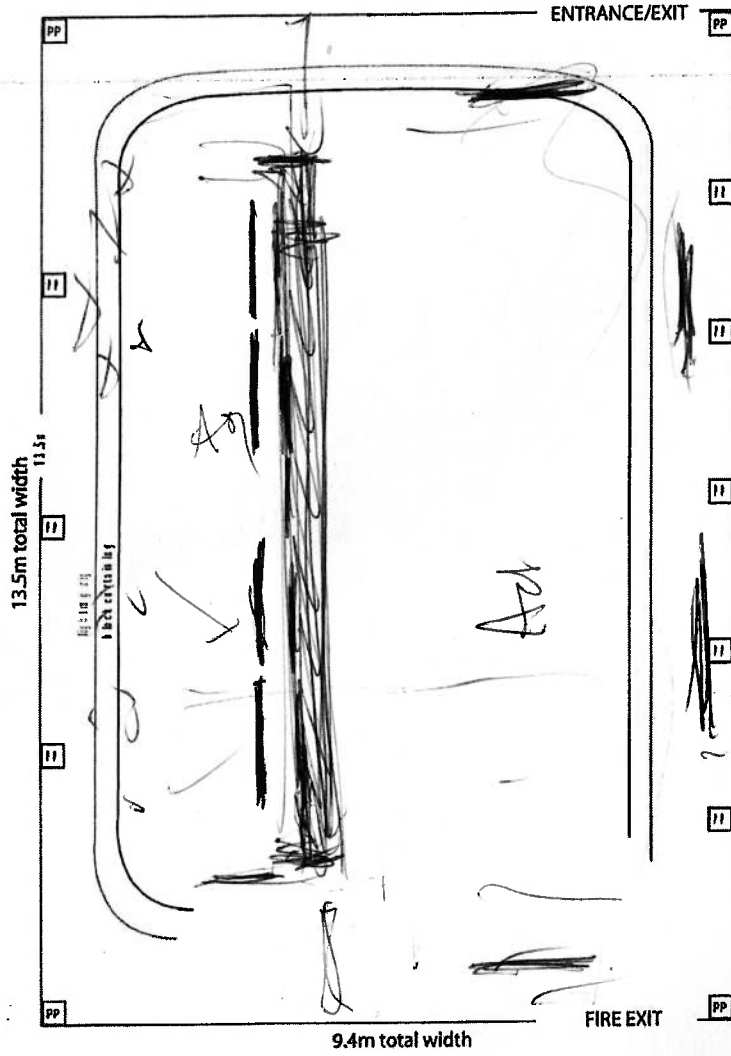

### THE STUDIO

#### Heights Wall hanging space:

3.38m maximum wall hanging space

2.82m

top of dado rail

0.56m

Maximum height, centre  
of The Studio  
3.65m floor to lighting rig

Key  
PP Power point

## TASK LAYOUT

## DISCUSSION LAYOUT