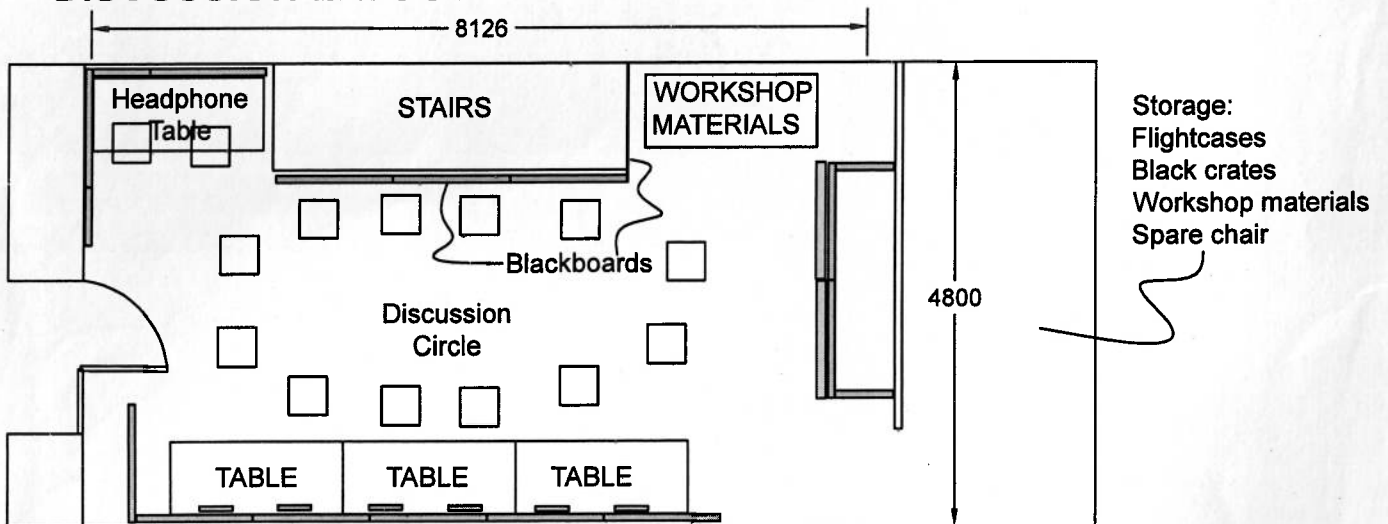

DISCUSSION LAYOUT