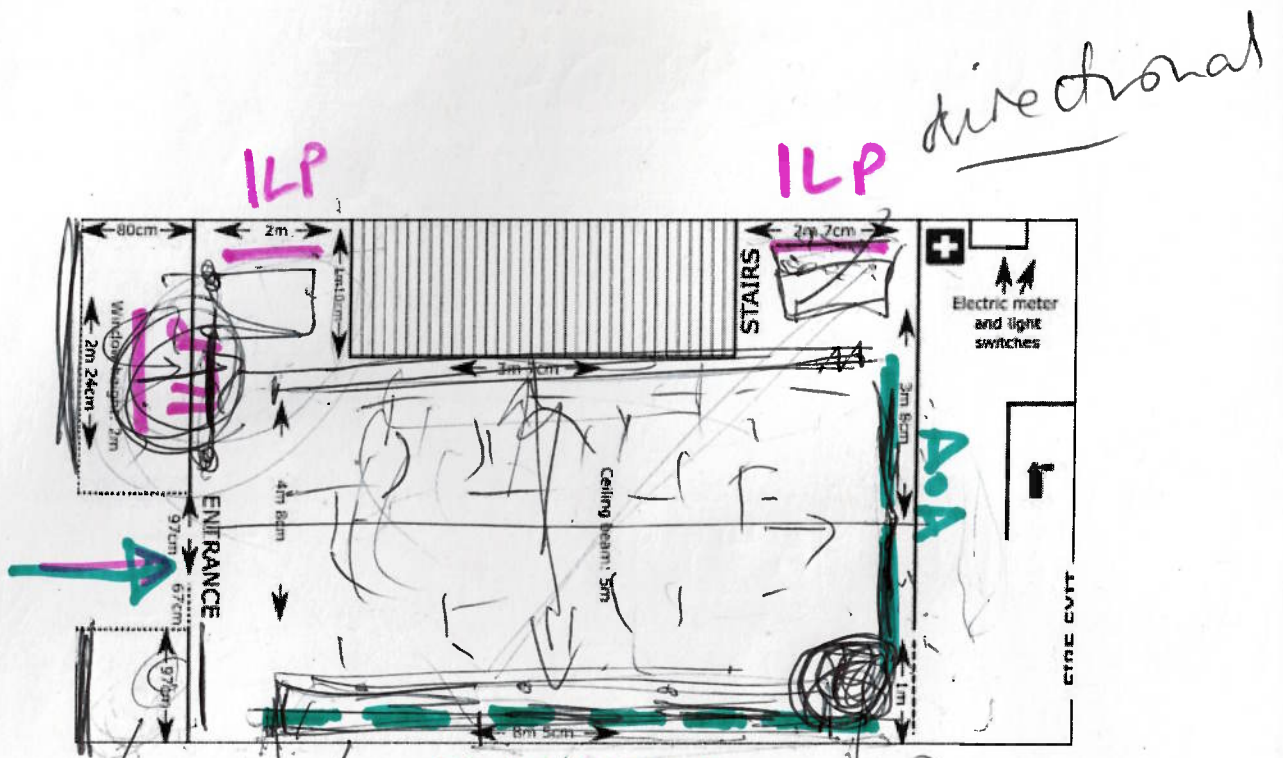

Houses

12gp
14+
16+

ILP
AaA C

KIT