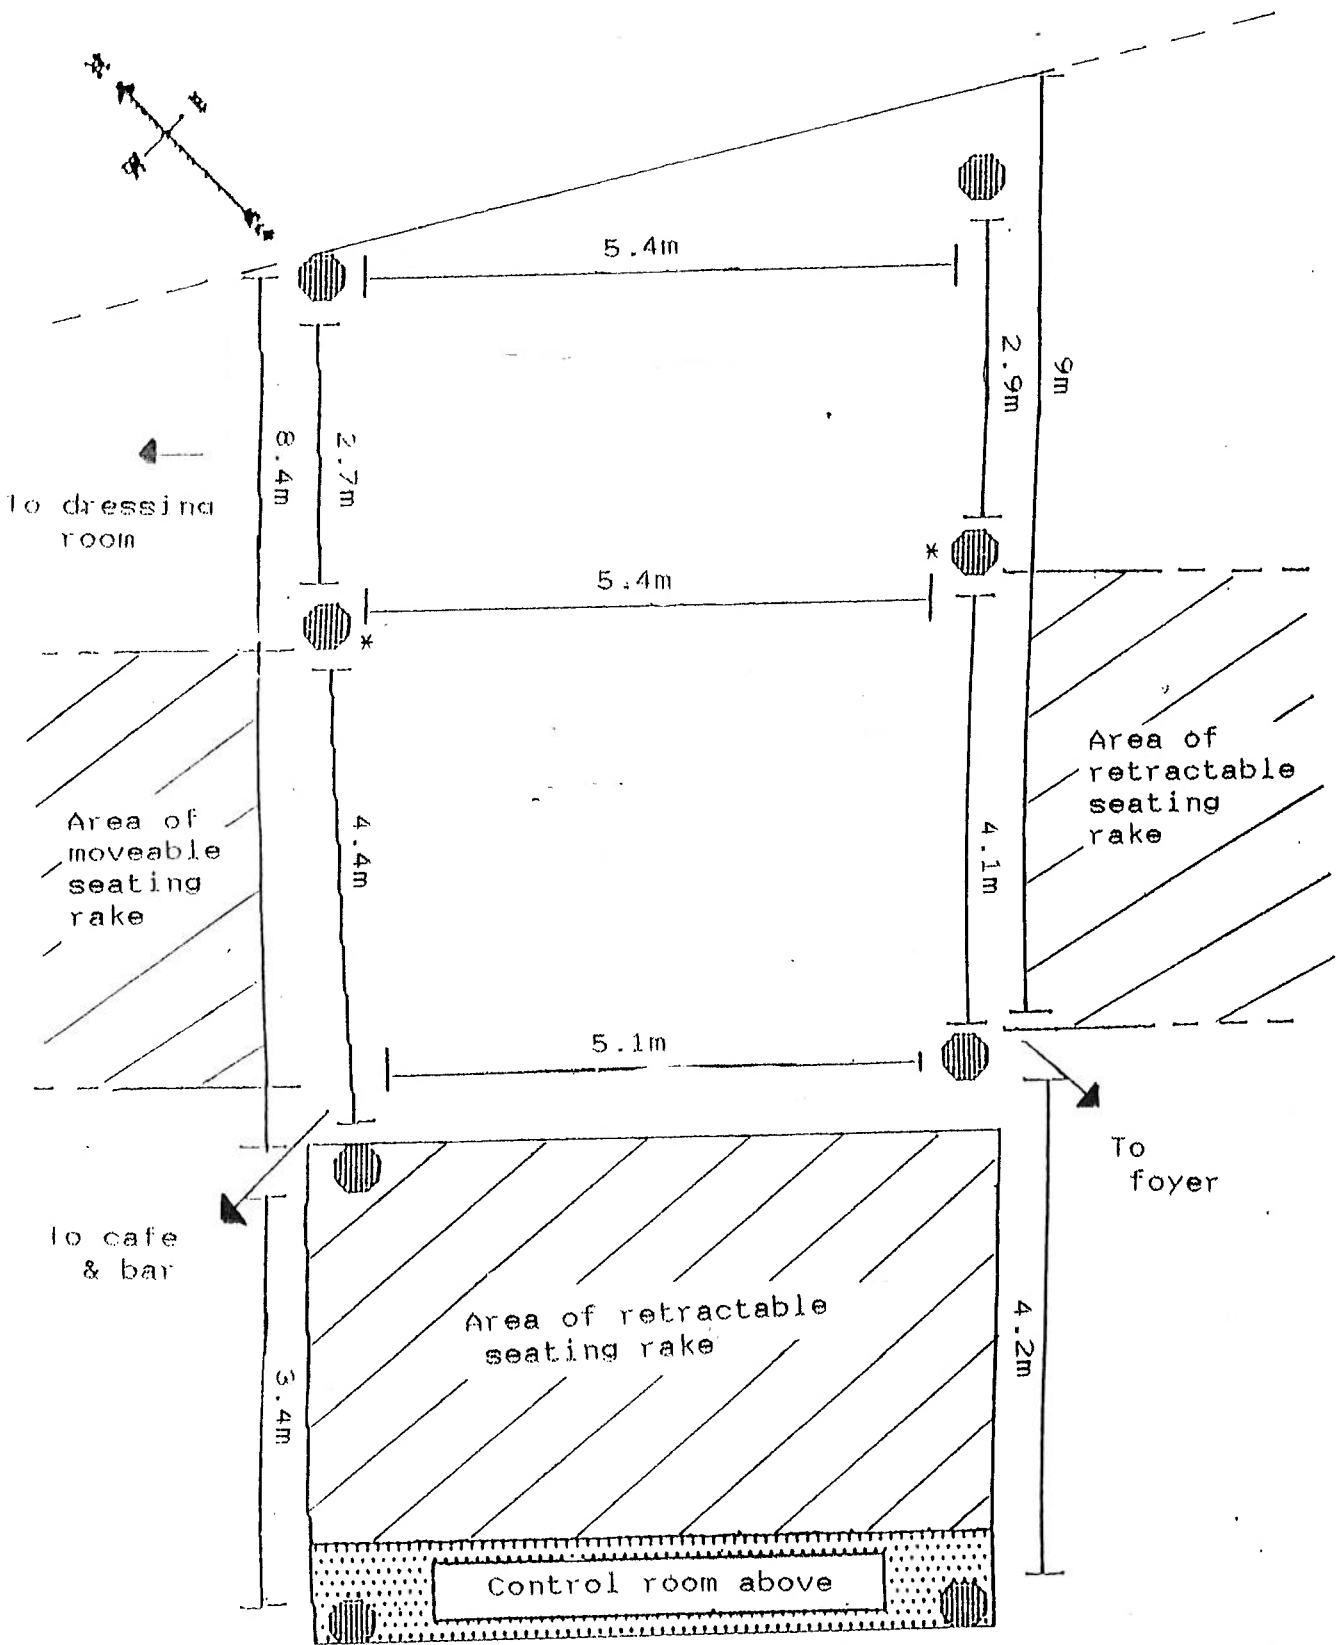

YORK ARTS CENTRE
AUDITORIUM
SCALE: 1.5cm to 1 metre

The pillars marked * are a potential sightline problem