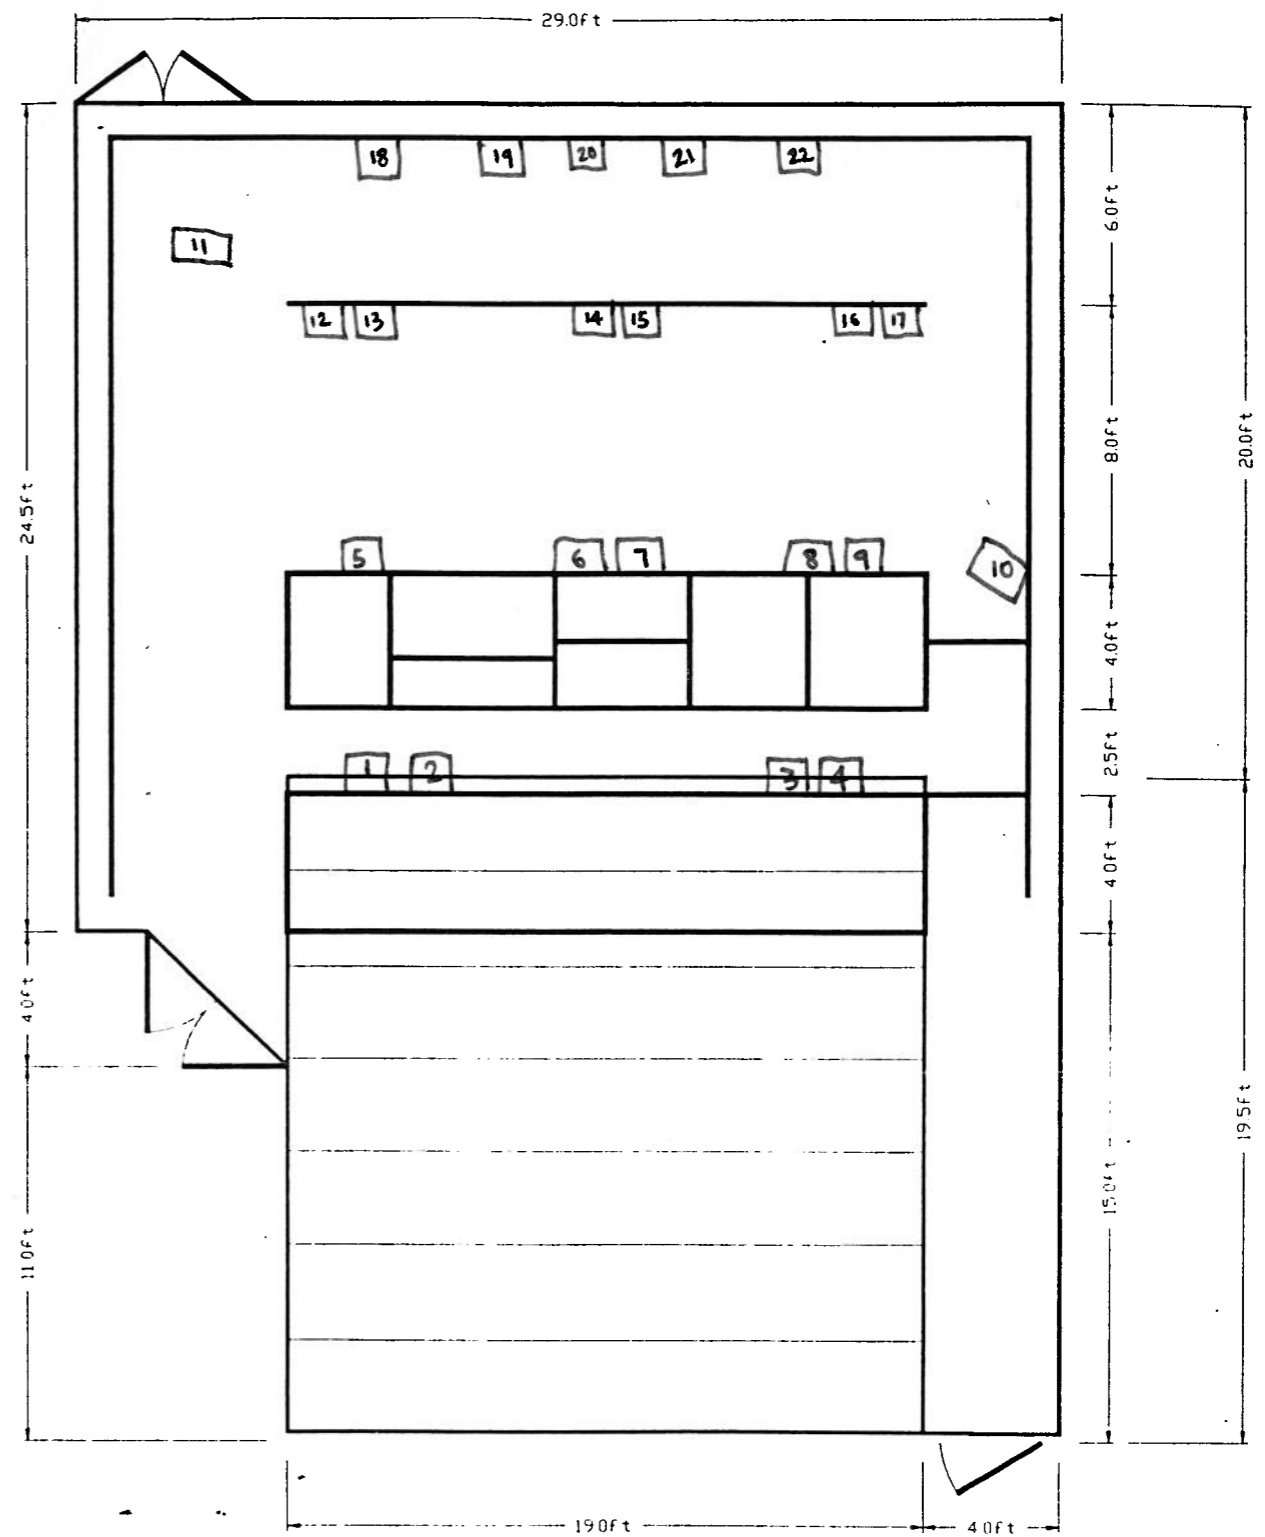

THE STUDIO THEATRE
LEEDS METROPOLITAN UNIVERSITY
TEL: (0532) 833134
STAGE DIMENSIONS AND SEATING

THE STUDIO THEATRE
LEEDS METROPOLITAN UNIVERSITY
TEL: (0532) 833134
STAGE DIMENSIONS, SEATING AND LIGHTING GRID